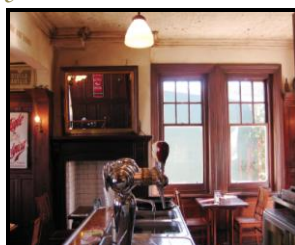

Cocktail – Groups 20 –90

Dining – Groups 20 - 65

Areas of the venue may be sectioned off to accommodate groups.

Balcony

Oval Area

Chimay Area

*If you would like to inquire about holding a function
Please send us through an email and we will be very happy to look after you.*