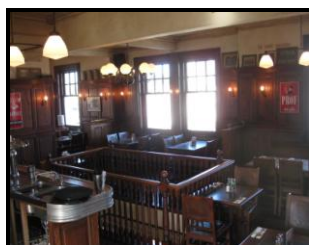

Cocktail – Groups 20 –90

Dining – Groups 20 - 65

Areas of the venue may be sectioned off to accommodate groups.

Balcony

Oval Area

Chimay Area

*If you would like to inquire about holding a function
Please send us through an email and we will be very happy to look after you.*