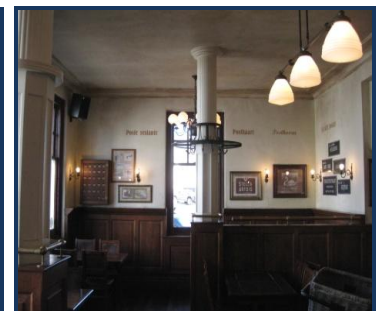

Westmalle Area - Ground Level